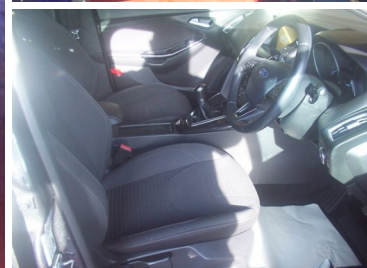

2017(17) Ford Focus TITANIUM 5-Door

£12,295

Engine: Petrol
Body: Hatchback
Gearbox: 5-Speed
Capacity: 999cc
Colour: Grey
Mileage: 7,758
CO²: 105g/km
MPG: 61.4mpg
Top Speed: 115mph
BHP: 99bhp
Insurance Grp: 10E

Woodbourne Service Station
 Woodbourne Avenue
 Hollingbury
 Brighton
 East Sussex, BN1 8AG

FULL SERVICE HISTORY	AIR-CONDITIONING
BLUETOOTH	COLOUR SATNAV
RAIN-SENSING WIPERS	IPOD CONNECTIVITY
MULTI-FUNCTION STEERING WHEEL	PARKING SENSORS
	STEERING WHEEL REACH ADJUSTMENT
POWER STEERING	ADJUSTABLE STEERING COLUMN
STEERING WHEEL RAKE ADJUSTMENT	ABS
MULTIPLE AIRBAGS	CHILD LOCKS
TYRE PRESSURE MONITOR	Q/CLEAR SCREEN
ISOFIX	SERVICE INDICATOR
REM CENTRAL LOCK	IMMOBILISER
ELECTRIC WINDOWS	LOCKING WHEEL NUTS
RADIO/CD	ELECTRIC MIRRORS
HEIGHT ADJUSTABLE SEAT	FRONT HEAD RESTRAINTS
REAR HEADRESTS	REAR ARMREST
METALLIC PAINTWORK	ALLOY WHEELS
REAR WASH-WIPE	SPARE WHEEL