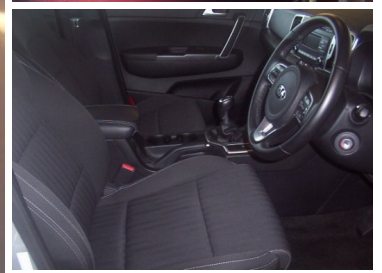

2018(18) Kia Sportage 1 ISG 5-Door

£14,495

Engine: Petrol
Body: Estate
Gearbox: 6-Speed
Capacity: 1591cc
Colour: Silver
Mileage: 8,000
CO²: 147g/km
MPG: 44.8mpg
Top Speed: 113mph
BHP: 130bhp
Insurance Grp: 12E

Woodbourne Service Station

Woodbourne Avenue
 Hollingbury
 Brighton
 East Sussex, BN1 8AG

FULL SERVICE HISTORY	AIR-CONDITIONING
BLUETOOTH	IPOD CONNECTIVITY
ADJUSTABLE STEERING COLUMN	CRUISE CONTROL
ABS	POWER STEERING
MULTIPLE AIRBAGS	CHILD LOCKS
TYRE PRESSURE MONITOR	SERVICE INDICATOR
IMMOBILISER	ISOFIX
REM CENTRAL LOCK	LOCKING WHEEL NUTS
ELECTRIC WINDOWS	ELECTRIC MIRRORS
STEERING WHEEL AUDIO CONTROLS	RADIO
REAR ARMREST	FRONT HEAD RESTRAINTS
ALLOY WHEELS	HEIGHT ADJUSTABLE SEAT
REAR WASH-WIPE	REAR HEADRESTS
	METALLIC PAINTWORK

Superb Kia Sportage 1.6 ISG ESTATE in Silver with alloy wheels air con electric folding mirrors etc one lady owner only 8000 miles with full service history