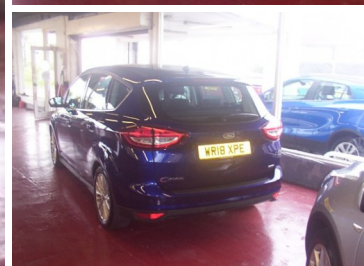

2018(18) Ford C-MAX TITANIUM NAVIGATOR 5 DOOR MPV

£14,995

Engine: Petrol
Body: MPV
Gearbox: 6-Speed
Capacity: 999cc
Colour: Blue
Mileage: 9,000
CO²: 131g/km
MPG: 48.7mpg
Top Speed: 116mph
BHP: 123bhp
Insurance Grp: 17E

Woodbourne Service Station
 Woodbourne Avenue
 Hollingbury
 Brighton
 East Sussex, BN1 8AG

FULL SERVICE HISTORY	AIR-CONDITIONING
COLOUR SATNAV	BLUETOOTH
POWERED FOLDING MIRRORS	IPOD CONNECTIVITY
CRUISE CONTROL	PARKING SENSORS
STEERING WHEEL REACH ADJUSTMENT	ADJUSTABLE STEERING COLUMN
POWER STEERING	CHILD LOCKS
ABS	MULTIPLE AIRBAGS
TYRE PRESSURE MONITOR	SERVICE INDICATOR
ISOFIX	IMMOBILISER
LOCKING WHEEL NUTS	REM CENTRAL LOCK
ELECTRIC WINDOWS	ELECTRIC MIRRORS
RADIO	HEIGHT ADJUSTABLE SEAT
FRONT HEAD RESTRAINTS	REAR ARMREST
REAR HEADRESTS	ALLOY WHEELS
FRONT FOGS	METALLIC PAINTWORK
SPARE WHEEL	REAR WASH-WIPE
BODY COLOURED BUMPERS	